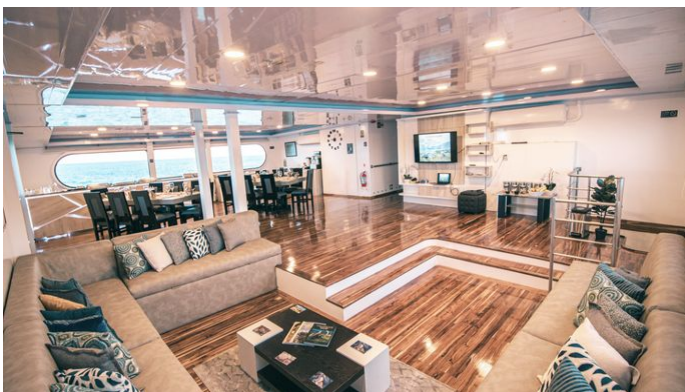

CRUISING SPEED
10 Knots

ACCOMMODATION

| GUESTS | CABINS | CREW |
|--------|--------|------|
| 16 | 9 | 12 |

CABIN CONFIGURATION
2 Double 7 Twin

CHARTER RATES

SUMMER
from
\$107,825 / week + expenses

WINTER
from
\$107,825 / week + expenses

Details correct as of 19 Sep, 2024

FOR MORE INFORMATION:

[CLICK HERE](#) 

or SCAN QR CODE

MORE PHOTOS, VIDEO OR INTERACTIVE DECK PLANS:

[CLICK HERE](#)

PETREL YACHT CHARTER

Superyacht PETREL was built in 2015 by Custom. She is a 35m / 114'10 Custom motor yacht with exterior design by . Petrel offers accommodation for up to 16 guests in 9 cabins with additional room for her crew of 12. She features a variety of amenities to ensure comfortable charter vacations, including, Air Conditioning, Balcony, Exterior Bar & Jacuzzi (on deck). She also carries an impressive collection of toys as listed below.

PETREL AMENITIES & TOYS

Jacuzzi

Exterior Bar

Deck Jacuzzi

Air Conditioning

For a full up-to-date list of leisure facilities or amenities onboard Motor Yacht Petrel please contact your Yacht Charter Broker prior to booking your vacation. If there is a particular water toy that you would like, but it is not listed, then it may be possible to rent this equipment for you.