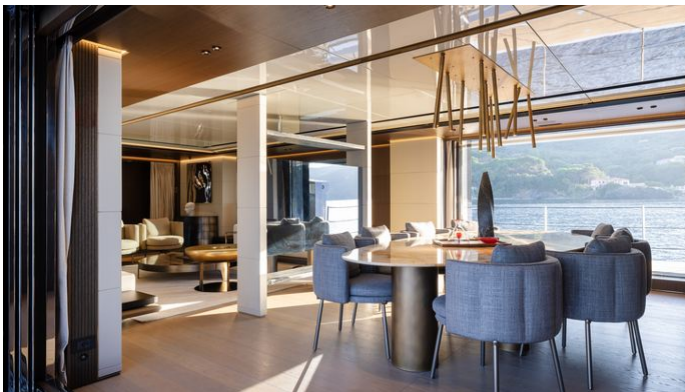

MORE PHOTOS, VIDEO OR INTERACTIVE DECK PLANS:

This document is not contractual. The yacht charters and their particulars displayed in the results above are displayed in good faith and whilst believed to be correct are not guaranteed. YachtCharterFleet.com does not warrant or assume any legal liability or responsibility for the accuracy, completeness, or usefulness of any information and/or images displayed. All information is subject to change without notice and is without warranty. Your preferred charter broker should provide you with yacht specifications, brochure and rates for your chosen dates during your charter yacht selection process. Starting prices are shown in a range of currencies for a one-week charter, unless otherwise indicated.