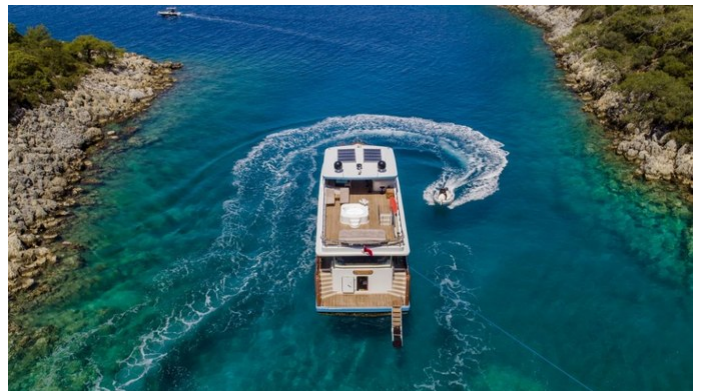

MORE PHOTOS, VIDEO OR INTERACTIVE DECK PLANS: