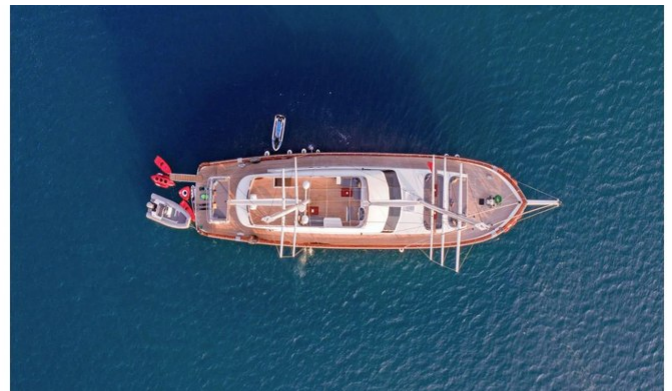

QUEEN OF MAKRI

Yacht Charter Details for 'Queen of Makri', the 37.21m Superyacht built by Custom

SPECIFICATIONS

LENGTH

37.21m / 122'1

BEAM

8.2m / 26'11

DRAFT

3.8m / 12'6

YEAR

2021

REFIT

CRUISING SPEED

11 Knots

ACCOMMODATION

GUESTS

Details correct as of 20 Sep, 2024

FOR MORE INFORMATION:

[CLICK HERE](#)

or SCAN QR CODE

MORE PHOTOS, VIDEO OR INTERACTIVE DECK PLANS:

[CLICK HERE](#)

QUEEN OF MAKRI YACHT CHARTER

Superyacht QUEEN OF MAKRI was built in 2021 by Custom. She is a 37.21m / 122'1 sail yacht with exterior design by . Queen of Makri offers accommodation for up to 12 guests in 6 cabins with additional room for her crew of 6. She features a variety of amenities to ensure comfortable charter vacations, including, Air Conditioning, Sunpads & Foredeck Seating & Table. She also carries an impressive collection of toys as listed below.

QUEEN OF MAKRI AMENITIES & TOYS

Foredeck Seating With Table

Wi-Fi

Sunpads

Air Conditioning

For a full up-to-date list of leisure facilities or amenities onboard Sail Yacht Queen of Makri please contact your Yacht Charter Broker prior to booking your vacation. If there is a particular water toy that you would like, but it is not listed, then it may be possible to rent this equipment for you.