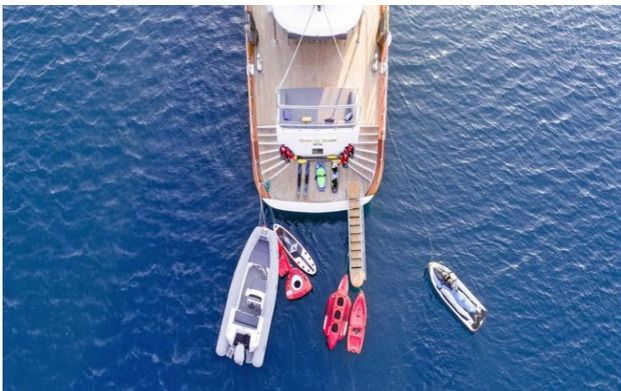

QUEEN OF MAKRI

Yacht Charter Details for 'Queen of Makri', the 37.21m Superyacht built by Custom

SPECIFICATIONS

LENGTH

37.21m / 122'1

BEAM

8.2m / 26'11

DRAFT

Details correct as of 20 Sep, 2024

FOR MORE INFORMATION:

[CLICK HERE](#)

or SCAN QR CODE

MORE PHOTOS, VIDEO OR INTERACTIVE DECK PLANS:

[CLICK HERE](#)

QUEEN OF MAKRI YACHT CHARTER

Superyacht QUEEN OF MAKRI was built in 2021 by Custom. She is a 37.21m / 122'1 sail yacht with exterior design by . Queen of Makri offers accommodation for up to 12 guests in 6 cabins with additional room for her crew of 6. She features a variety of amenities to ensure comfortable charter vacations, including, Air Conditioning, Sunpads & Foredeck Seating & Table. She also carries an impressive collection of toys as listed below.

QUEEN OF MAKRI AMENITIES & TOYS

Foredeck Seating With Table

Wi-Fi

Sunpads

Air Conditioning

For a full up-to-date list of leisure facilities or amenities onboard Sail Yacht Queen of Makri please contact your Yacht Charter Broker prior to booking your vacation. If there is a particular water toy that you would like, but it is not listed, then it may be possible to rent this equipment for you.