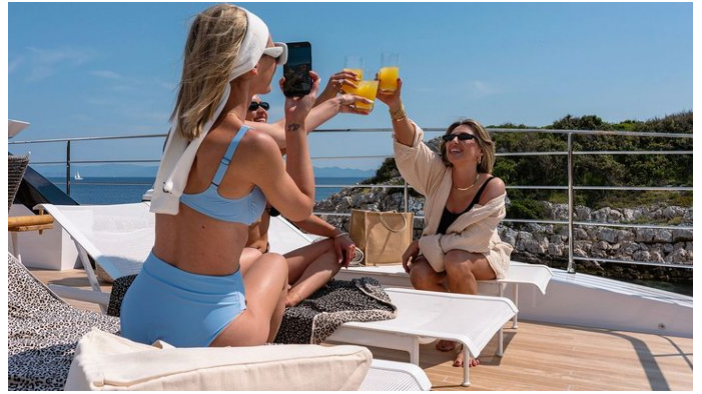

MORE PHOTOS, VIDEO OR INTERACTIVE DECK PLANS: