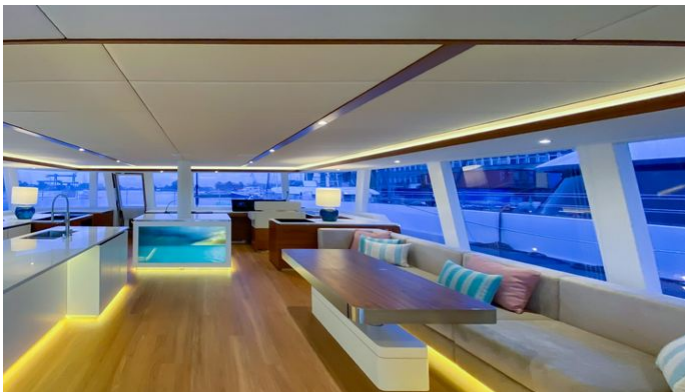

MORE PHOTOS, VIDEO OR INTERACTIVE DECK PLANS: