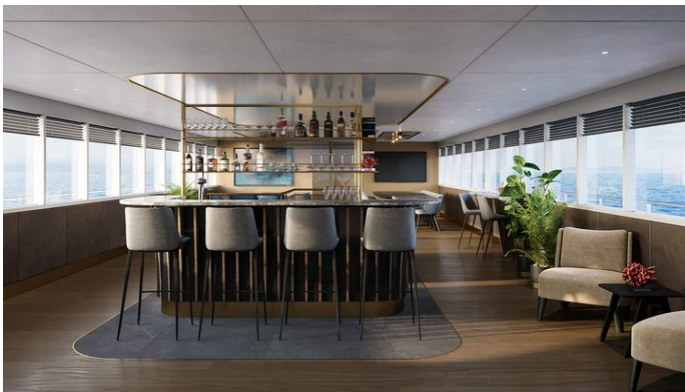

Details correct as of 19 Sep, 2024

FOR MORE INFORMATION:

[CLICK HERE](#)

or SCAN QR CODE

MORE PHOTOS, VIDEO OR INTERACTIVE DECK PLANS:

[CLICK HERE](#)

ANIMA MARIS YACHT CHARTER

Superyacht ANIMA MARIS was built in 2021 by Custom. She is a 49m / 160'9" sail yacht with exterior design by . Anima Maris offers accommodation for up to 14 guests in 6 cabins with additional room for her crew of 8. She features a variety of amenities to ensure comfortable charter vacations, including, Jacuzzi (on deck), Air Conditioning, WiFi connection on board, Exterior Bar, Sunpads, Swimming Platform & Underwater Lights. She also carries an impressive collection of toys as listed below.

ANIMA MARIS AMENITIES & TOYS

	Jacuzzi		Underwater Lights		Exterior Bar
	Wi-Fi		Ipod Docking		Swimming Platform
	Sunpads		Deck Jacuzzi		Air Conditioning
	Satellite TV				

For a full up-to-date list of leisure facilities or amenities onboard Sail Yacht Anima Maris please contact your Yacht Charter Broker prior to booking your vacation. If there is a particular water toy that you would like, but it is not listed, then it may be possible to rent this equipment for you.