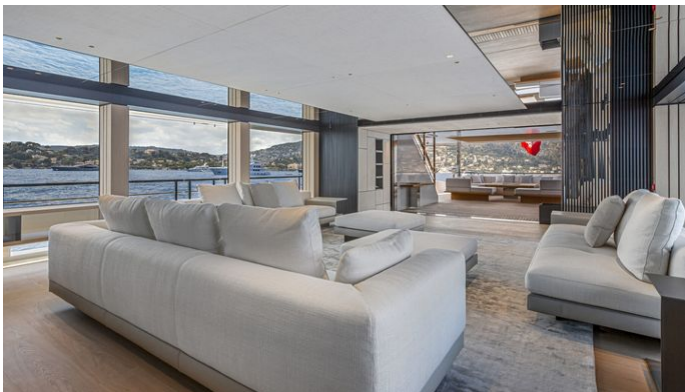

or SCAN QR CODE

MORE PHOTOS, VIDEO OR INTERACTIVE DECK PLANS:

[CLICK HERE](#)

EXTRA TIME YACHT CHARTER

Superyacht EXTRA TIME was built in 2024 by Conrad Shipyard. She is a 44.27m / 145'3 C144s motor yacht with exterior design by Reymond Langton Design and interior styling by M2 Atelier . Extra Time offers accommodation for up to 10 guests in 5 cabins with additional room for her crew of 9. She features a variety of amenities to ensure comfortable charter vacations, including, Air Conditioning, At Anchor Stabilizers, Beach Club, Exterior Bar, Outdoor Cinema, Sun Deck, Sunpads & Swimming Pool. She also carries an impressive collection of toys as listed below.