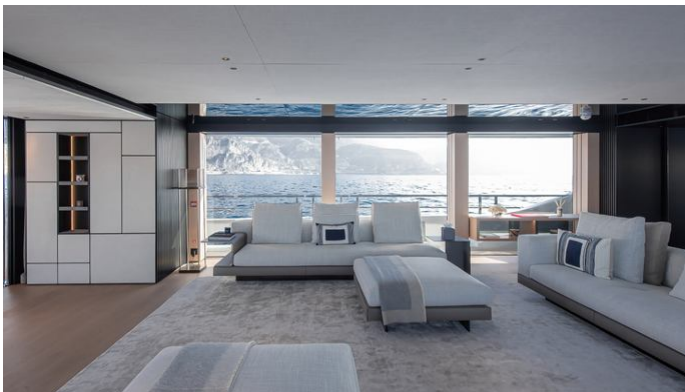

FOR MORE INFORMATION:

[CLICK HERE](#)

or SCAN QR CODE

MORE PHOTOS, VIDEO OR INTERACTIVE DECK PLANS:

[CLICK HERE](#)

ACE YACHT CHARTER

Superyacht ACE was built in 2023 by Conrad Shipyard. She is a 44.27m / 145'3 C144s motor yacht with exterior design by , Reymond Langton Design & Diana Yacht Design and interior styling by & M2 Atelier . Ace offers accommodation for up to 10 guests in 5 cabins with additional room for her crew of 9. She features a variety of amenities to ensure comfortable charter vacations, including, Air Conditioning, Beach Club, Exterior Bar, Outdoor Cinema, Sun Deck, Sunpads, Swimming Pool, At Anchor Stabilizers & Swimming Platform. She also carries an impressive collection of toys as listed below.

At-Anchor Stabilizers

Sunpads

Deck Jacuzzi

Beach Club

Air Conditioning

For a full up-to-date list of leisure facilities or amenities onboard Motor Yacht Ace please contact your Yacht Charter Broker prior to booking your vacation. If there is a particular water toy that you would like, but it is not listed, then it may be possible to rent this equipment for you.