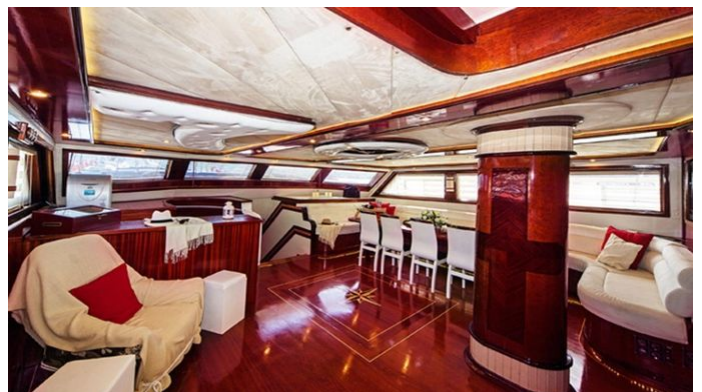

FOR MORE INFORMATION:

[CLICK HERE](#) 

or SCAN QR CODE

MORE PHOTOS, VIDEO OR INTERACTIVE DECK PLANS:

[CLICK HERE](#)

PERLA DEL MAR II YACHT CHARTER

Superyacht PERLA DEL MAR II was built in 2008 by Custom. She is a 36m / 118'1 motor/sailer yacht with exterior design by . Perla Del Mar II offers accommodation for up to 12 guests in 6 cabins with additional room for her crew of 5. She features a variety of amenities to ensure comfortable charter vacations, including, Sunpads, Air Conditioning, Deck Jacuzzi & WiFi connection on board. She also carries an impressive collection of toys as listed below.

PERLA DEL MAR II AMENITIES & TOYS

 Jacuzzi Wi-Fi Sunpads Deck Jacuzzi Air Conditioning Satellite TV

For a full up-to-date list of leisure facilities or amenities onboard Motor/Sailer Yacht Perla Del Mar II please contact your Yacht Charter Broker prior to booking your vacation. If there is a particular water toy that you would like, but it is not listed, then it may be possible to rent this equipment for you.