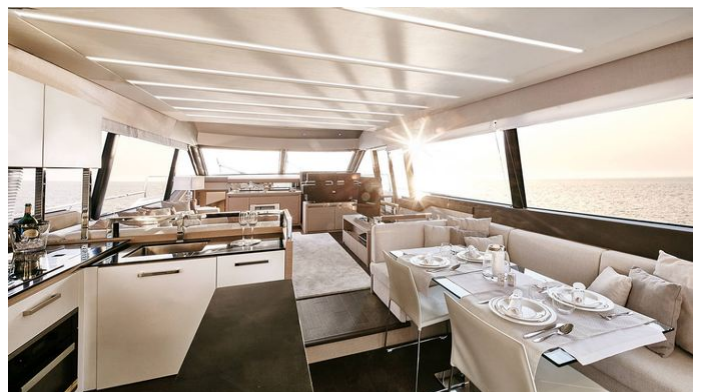

or SCAN QR CODE

MORE PHOTOS, VIDEO OR INTERACTIVE DECK PLANS:

[CLICK HERE](#)

BLUEM YACHT CHARTER

Superyacht BLUEM was built in 2016 by Prestige. She is a 21.45m / 70'4 680 motor yacht with exterior design by and interior styling by Garroni Design / JP Concepts . Bluem offers accommodation for up to 8 guests in 4 cabins with additional room for her crew of 2. She features a variety of amenities to ensure comfortable charter vacations. She also carries an impressive collection of toys as listed below.

BLUEM AMENITIES & TOYS

Air Conditioning

For a full up-to-date list of leisure facilities or amenities onboard Motor Yacht Bluem please contact your Yacht Charter Broker prior to booking your vacation. If there is a particular water toy that you would like, but it is not listed, then it may be possible to rent this equipment for you.