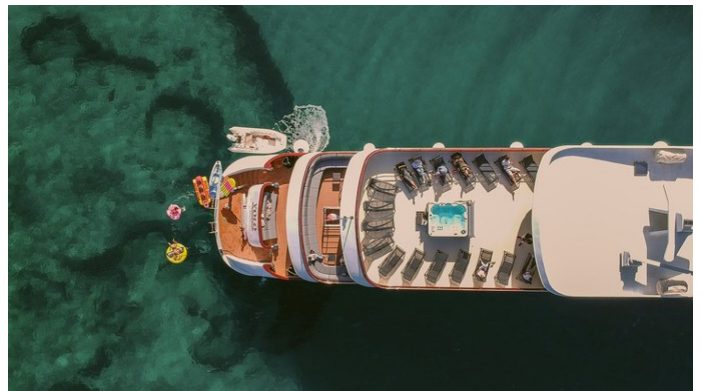

MORE PHOTOS, VIDEO OR INTERACTIVE DECK PLANS: