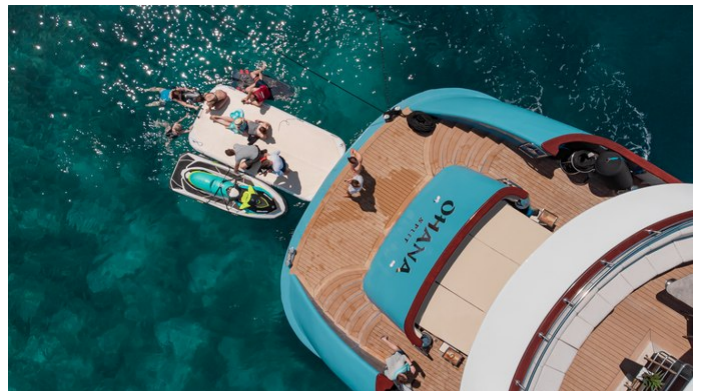

OHANA

Yacht Charter Details for 'Ohana', the 49m Superyacht built by Custom

SPECIFICATIONS

LENGTH
49m / 160'9

BEAM
8.5m / 27'11

DRAFT
3m / 9'10

YEAR
2020

REFIT
2023

Details correct as of 20 Sep, 2024

FOR MORE INFORMATION:

[CLICK HERE](#) 

or SCAN QR CODE

MORE PHOTOS, VIDEO OR INTERACTIVE DECK PLANS:

[CLICK HERE](#)

OHANA YACHT CHARTER

Superyacht OHANA was built in 2020 by Custom. She is a 49m / 160'9 Custom motor yacht with exterior design by . Ohana offers accommodation for up to 30 guests in 14 cabins with additional room for her crew of 12. She features a variety of amenities to ensure comfortable charter vacations. She also carries an impressive collection of toys as listed below.

OHANA AMENITIES & TOYS

Exterior Bar

Sun Deck

Wi-Fi

Outdoor Shower

Swimming Platform

Sunpads

Deck Jacuzzi

Movie Theatre

Childrens Playroom

Air Conditioning

BBQ

For a full up-to-date list of leisure facilities or amenities onboard Motor Yacht Ohana please contact your Yacht Charter Broker prior to booking your vacation. If there is a particular water toy that you would like, but it is not listed, then it may be possible to rent this equipment for you.