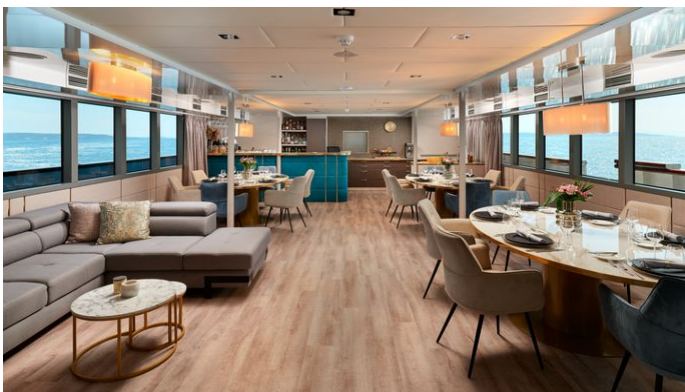

Details correct as of 20 Sep, 2024

FOR MORE INFORMATION:

[CLICK HERE](#) 

or SCAN QR CODE

MORE PHOTOS, VIDEO OR INTERACTIVE DECK PLANS:

[CLICK HERE](#)

OHANA YACHT CHARTER

Superyacht OHANA was built in 2020 by Custom. She is a 49m / 160'9 Custom motor yacht with exterior design by . Ohana offers accommodation for up to 30 guests in 14 cabins with additional room for her crew of 12. She features a variety of amenities to ensure comfortable charter vacations. She also carries an impressive collection of toys as listed below.

Movie Theatre

Childrens Playroom

Air Conditioning

BBQ

For a full up-to-date list of leisure facilities or amenities onboard Motor Yacht Ohana please contact your Yacht Charter Broker prior to booking your vacation. If there is a particular water toy that you would like, but it is not listed, then it may be possible to rent this equipment for you.