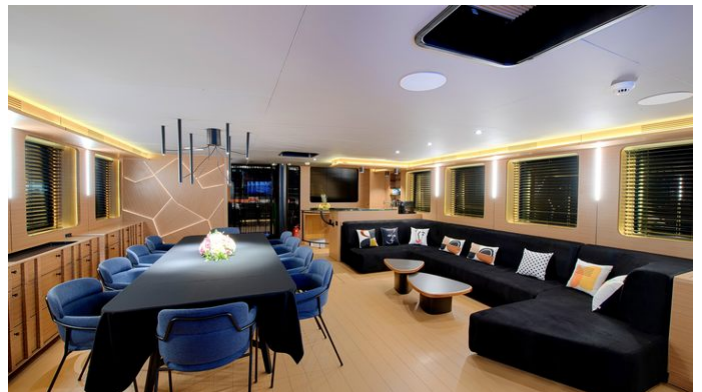

MORE PHOTOS, VIDEO OR INTERACTIVE DECK PLANS: