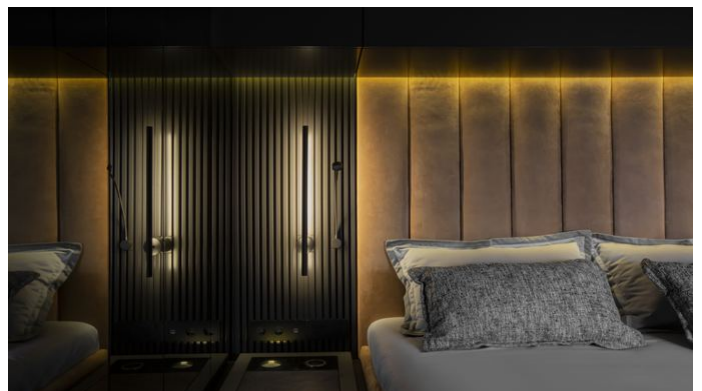

MORE PHOTOS, VIDEO OR INTERACTIVE DECK PLANS: