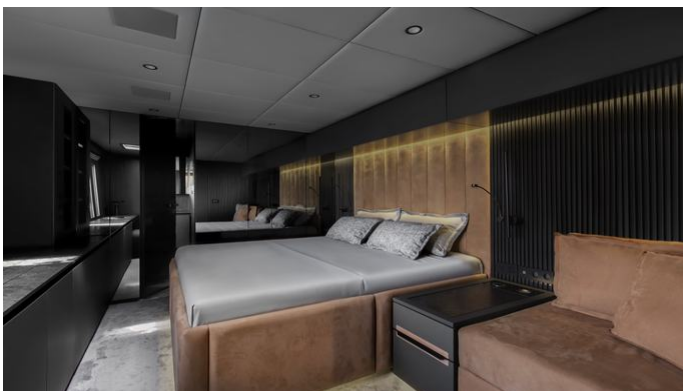

MORE PHOTOS, VIDEO OR INTERACTIVE DECK PLANS: