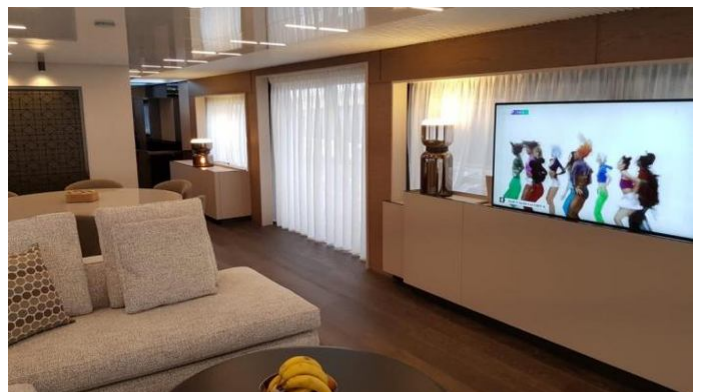

MORE PHOTOS, VIDEO OR INTERACTIVE DECK PLANS: