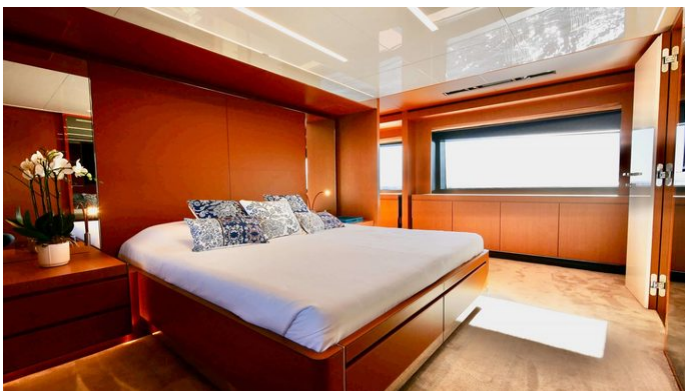

REFIT

ACCOMMODATION

GUESTS	CABINS	CREW
11	6	5

CABIN CONFIGURATION

1 Master	3 Double
1 Twin	1 Pullman

CHARTER RATES

SUMMER
from
€100,000 / week + expenses

WINTER
from
€100,000 / week + expenses

Details correct as of 10 Nov, 2024

FOR MORE INFORMATION:

[CLICK HERE](#) 

or SCAN QR CODE

MORE PHOTOS, VIDEO OR INTERACTIVE DECK PLANS:

[CLICK HERE](#)

BASILIC YACHT CHARTER

Superyacht BASILIC was built in 2021 by Riva. She is a 30m / 98'5 100' Corsaro motor yacht with exterior design by Officina Italiana Design and interior styling by Ferretti Design . Basilic offers accommodation for up to 11 guests in 6 cabins with additional room for her crew of 5. She features a variety of amenities to ensure comfortable charter vacations, including, Air Conditioning, Exterior Bar, Foredeck Seating, Sun Deck, Sunpads & Swimming Platform. She also carries an impressive collection of toys as listed below.