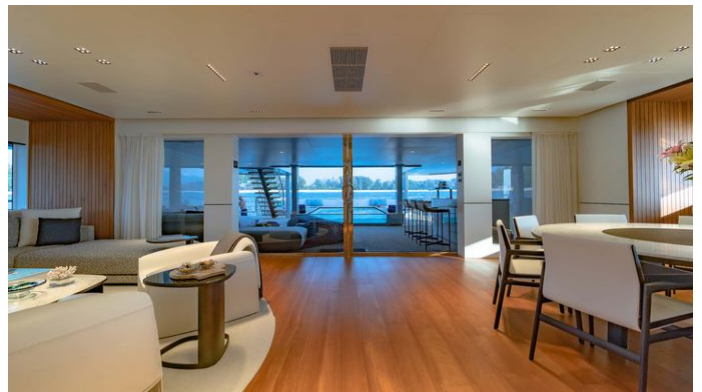

[CLICK HERE](#) 

or SCAN QR CODE

MORE PHOTOS, VIDEO OR INTERACTIVE DECK PLANS:

 [CLICK HERE](#)

INFINITE CAT YACHT CHARTER

Superyacht INFINITE CAT was built in 2022 by SilverYachts. She is a 35.9m / 117'9 SPACECAT 36M motor yacht with exterior design by Espen Oeino and interior styling by Pulina Exclusive Interiors . Infinite Cat offers accommodation for up to 8 guests in 4 cabins with additional room for her crew of 9. She features a variety of amenities to ensure comfortable charter vacations. She also carries an impressive collection of toys as listed below.