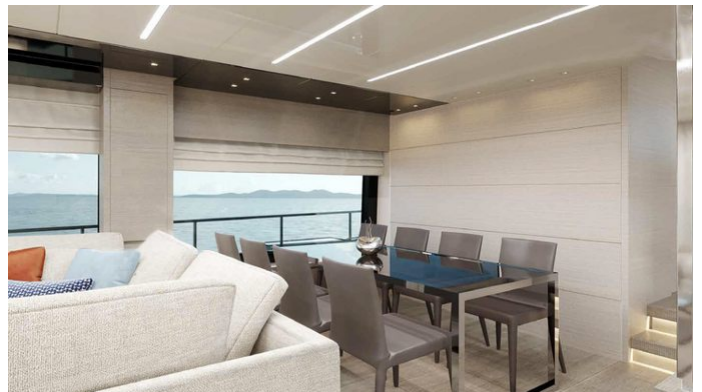

[CLICK HERE](#) 

or SCAN QR CODE

MORE PHOTOS, VIDEO OR INTERACTIVE DECK PLANS:

[CLICK HERE](#)

KAWA YACHT CHARTER

Superyacht KAWA was built in 2021 by Sanlorenzo. She is a 24.64m / 80'10 SL78 motor yacht with exterior design by Officina Italiana Design and interior styling by Officina Italiana Design . Kawa offers accommodation for up to 8 guests in 4 cabins with additional room for her crew of 3. She features a variety of amenities to ensure comfortable charter vacations, including, Stabilisers underway, Foredeck Seating & Table, Sun Deck, Sunpads, Swimming Platform, Tender Garage, Air Conditioning & Stabilizers at Anchor. She also carries an impressive collection of toys as listed below.