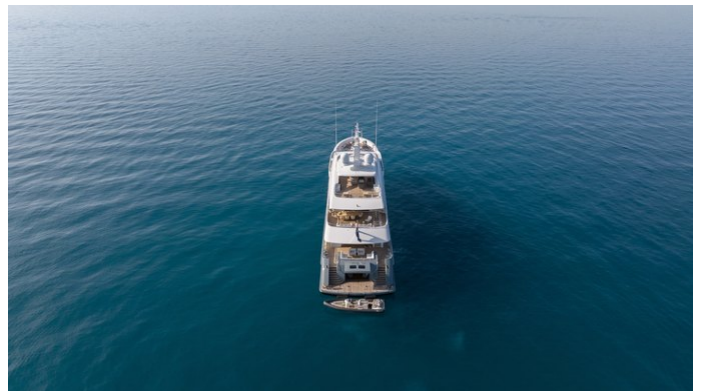

MORE PHOTOS, VIDEO OR INTERACTIVE DECK PLANS: