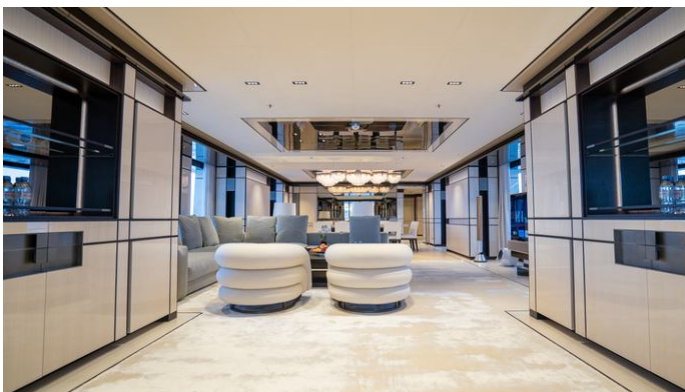

MORE PHOTOS, VIDEO OR INTERACTIVE DECK PLANS: