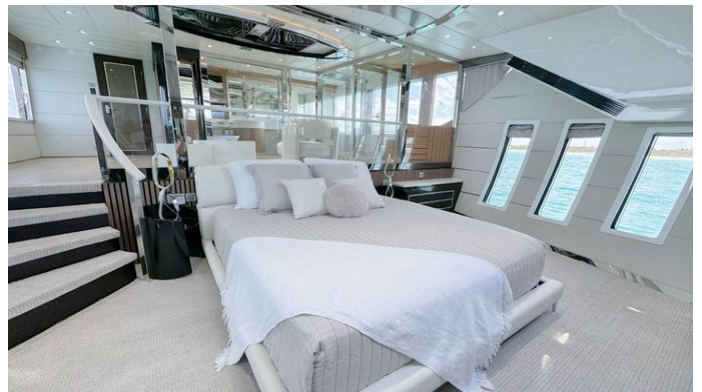

MORE PHOTOS, VIDEO OR INTERACTIVE DECK PLANS: