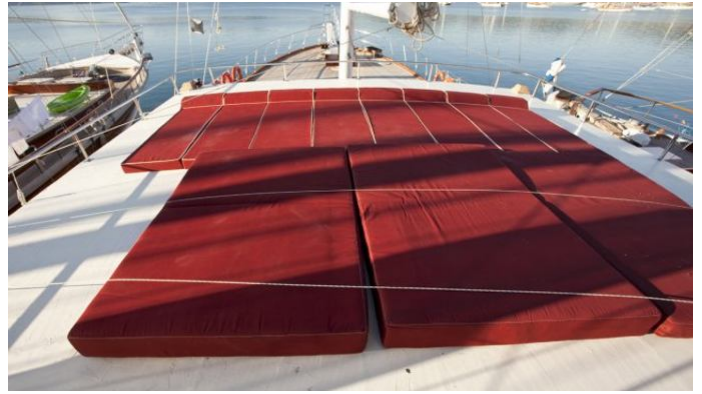

ATHEN.A

Yacht Charter Details for 'Athen.A', the 32m Superyacht built by Custom

SPECIFICATIONS

LENGTH
32m / 105'

BEAM DRAFT
8.5m / 27'11 0m / 0'

YEAR REFIT
2013

CRUISING SPEED
8 Knots

ACCOMMODATION

[CLICK HERE](#) 

or SCAN QR CODE

MORE PHOTOS, VIDEO OR INTERACTIVE DECK PLANS:

[CLICK HERE](#)

ATHEN.A YACHT CHARTER

Superyacht ATHEN.A was built in 2013 by Custom. She is a 32m / 105' sail yacht with exterior design by . Athen.A offers accommodation for up to 16 guests in 8 cabins with additional room for her crew of 4. She features a variety of amenities to ensure comfortable charter vacations. She also carries an impressive collection of toys as listed below.

ATHEN.A AMENITIES & TOYS

Wi-Fi

For a full up-to-date list of leisure facilities or amenities onboard Sail Yacht Athen.A please contact your Yacht Charter Broker prior to booking your vacation. If there is a particular water toy that you would like, but it is not listed, then it may be possible to rent this equipment for you.