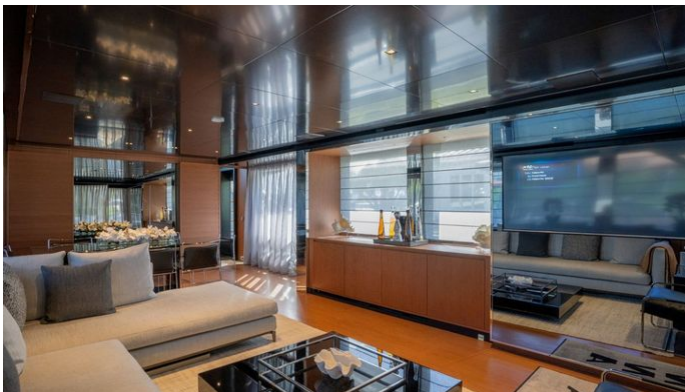

[CLICK HERE](#) 

or SCAN QR CODE

MORE PHOTOS, VIDEO OR INTERACTIVE DECK PLANS:

[CLICK HERE](#)

BEYOND BEYOND YACHT CHARTER

Superyacht BEYOND BEYOND was built in 2019 by Riva. She is a 28.5m / 93'6 90' Argo motor yacht with exterior design by Officina Italiana Design and interior styling by Officina Italiana Design . Beyond Beyond offers accommodation for up to 8 guests in 4 cabins with additional room for her crew of 4. She features a variety of amenities to ensure comfortable charter vacations, including, Air Conditioning, Stabilisers underway, Stabilizers at Anchor, WiFi connection on board, Exterior Bar, Foredeck Seating, Sun Deck & Sunpads. She also carries an impressive collection of toys as listed below.