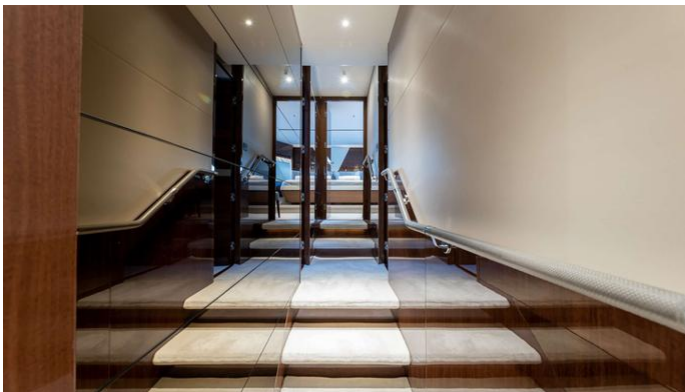

MORE PHOTOS, VIDEO OR INTERACTIVE DECK PLANS: