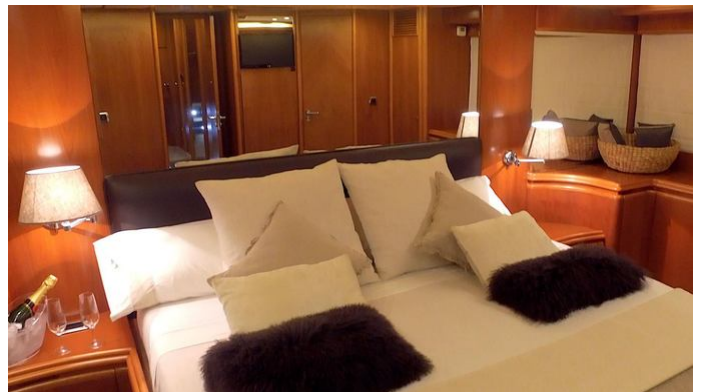

KITTY KAT

Yacht Charter Details for 'Kitty Kat', the 22m Superyacht built by Astondoa

SPECIFICATIONS

LENGTH
22m / 72'2

BEAM
5.5m / 18'1

DRAFT
1.5m / 4'11

YEAR
2000

REFIT
2018

CRUISING SPEED
16 Knots

ACCOMMODATION

GUESTS	CABINS	CREW
8	4	3

CABIN CONFIGURATION

1 Master	1 VIP
2 Twin	

CHARTER RATES

SUMMER
from
€26,000 / week + expenses

WINTER
from
€26,000 / week + expenses

Details correct as of 10 Nov, 2024

FOR MORE INFORMATION:

[CLICK HERE](#) 

or SCAN QR CODE

MORE PHOTOS, VIDEO OR INTERACTIVE DECK PLANS:

[CLICK HERE](#)

KITTY KAT YACHT CHARTER

Superyacht KITTY KAT was built in 2000 by Astondoa. She is a 22m / 72'2 72 Flybridge motor yacht with exterior design by . Kitty Kat offers accommodation for up to 8 guests in 4 cabins with additional room for her crew of . She features a variety of amenities to ensure comfortable charter vacations, including Sunpads. She also carries an impressive collection of toys as listed below.

KITTY KAT AMENITIES & TOYS

Sunpads

For a full up-to-date list of leisure facilities or amenities onboard Motor Yacht Kitty Kat please contact your Yacht Charter Broker prior to booking your vacation. If there is a particular water toy that you would like, but it is not listed, then it may be possible to rent this equipment for you.