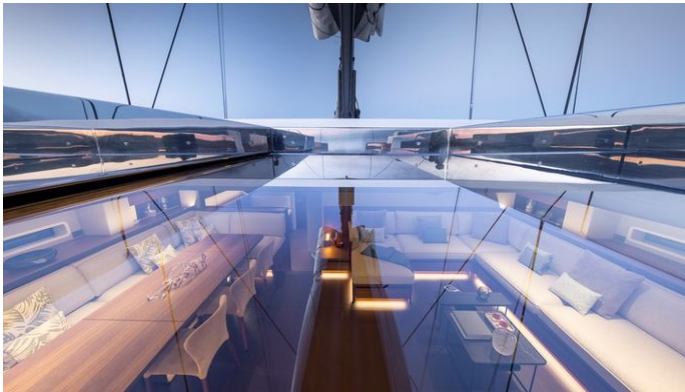

or SCAN QR CODE

MORE PHOTOS, VIDEO OR INTERACTIVE DECK PLANS:

[CLICK HERE](#)

CEFEA YACHT CHARTER

Superyacht CEFEA was built in 2020 by Solaris Yachts. She is a 33.78m / 110'10 sail yacht with exterior design by Solaris Yachts and interior styling by Studio MYT . CeFeA offers accommodation for up to 9 guests in 4 cabins with additional room for her crew of . She features a variety of amenities to ensure comfortable charter vacations, including Beach Club. She also carries an impressive collection of toys as listed below.

CEFEA AMENITIES & TOYS

Beach Club

For a full up-to-date list of leisure facilities or amenities onboard Sail Yacht CeFeA please contact your Yacht Charter Broker prior to booking your vacation. If there is a particular water toy that you would like, but it is not listed, then it may be possible to rent this equipment for you.