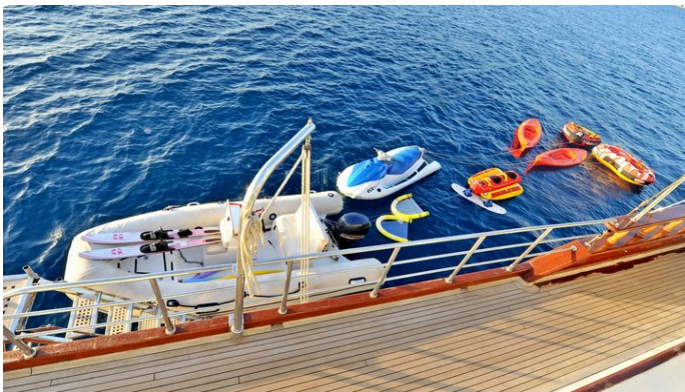

MORE PHOTOS, VIDEO OR INTERACTIVE DECK PLANS: