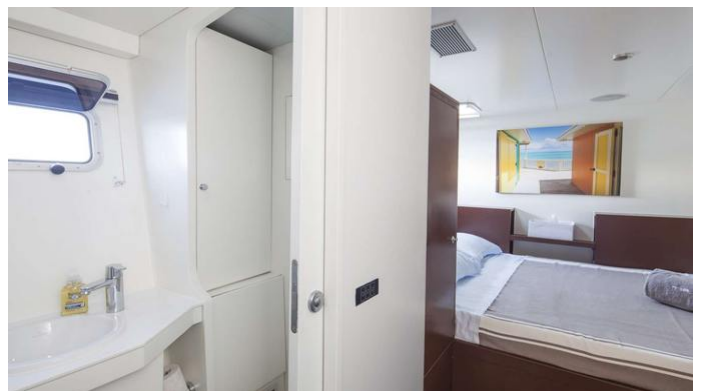

CRUISING SPEED
12 Knots

ACCOMMODATION

GUESTS	CABINS	CREW
6	3	3

CABIN CONFIGURATION
1 Master 1 Double
1 Twin

CHARTER RATES

SUMMER
from
€27,000 / week + expenses

WINTER
from
€27,000 / week + expenses

Details correct as of 20 Sep, 2024

FOR MORE INFORMATION:

[CLICK HERE](#) 

or SCAN QR CODE

MORE PHOTOS, VIDEO OR INTERACTIVE DECK PLANS:

[CLICK HERE](#)

TAJ YACHT CHARTER

Superyacht TAJ was built in 2003 by Trimarine. She is a 24.03m / 78'10 sail yacht with exterior design by . Taj offers accommodation for up to 6 guests in 3 cabins with additional room for her crew of 3. She features a variety of amenities to ensure comfortable charter vacations, including, Air Conditioning & WiFi connection on board. She also carries an impressive collection of toys as listed below.

TAJ AMENITIES & TOYS

Wi-Fi

Air Conditioning

For a full up-to-date list of leisure facilities or amenities onboard Sail Yacht Taj please contact your Yacht Charter Broker prior to booking your vacation. If there is a particular water toy that you would like, but it is not listed, then it may be possible to rent this equipment for you.