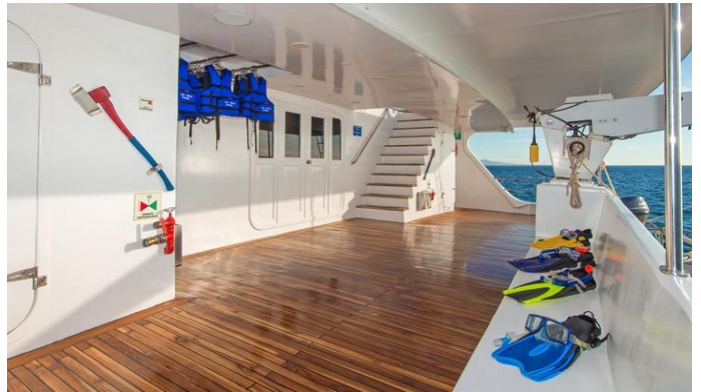

MORE PHOTOS, VIDEO OR INTERACTIVE DECK PLANS: