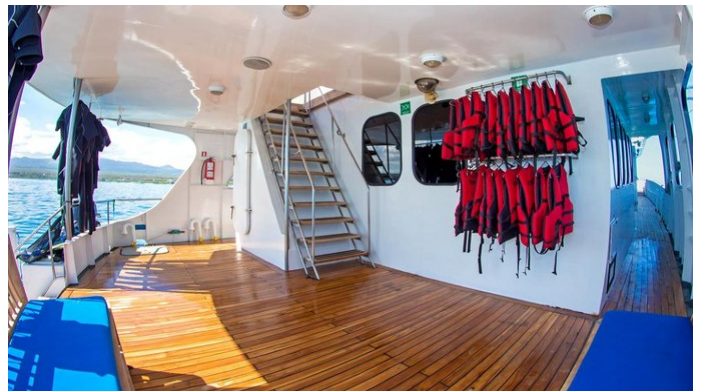

[CLICK HERE](#) 

or SCAN QR CODE

MORE PHOTOS, VIDEO OR INTERACTIVE DECK PLANS:

[CLICK HERE](#)

TIP TOP IV YACHT CHARTER

Superyacht TIP TOP IV was built in 2006 by Tecnavin. She is a 38.1m / 125' motor yacht with exterior design by . Tip Top IV offers accommodation for up to 16 guests in 10 cabins with additional room for her crew of 8. She features a variety of amenities to ensure comfortable charter vacations, including, Air Conditioning & Deck Jacuzzi. She also carries an impressive collection of toys as listed below.

TIP TOP IV AMENITIES & TOYS

For a full up-to-date list of leisure facilities or amenities onboard Motor Yacht Tip Top IV please contact your Yacht Charter Broker prior to booking your vacation. If there is a particular water toy that you would like, but it is not listed, then it may be possible to rent this equipment for you.