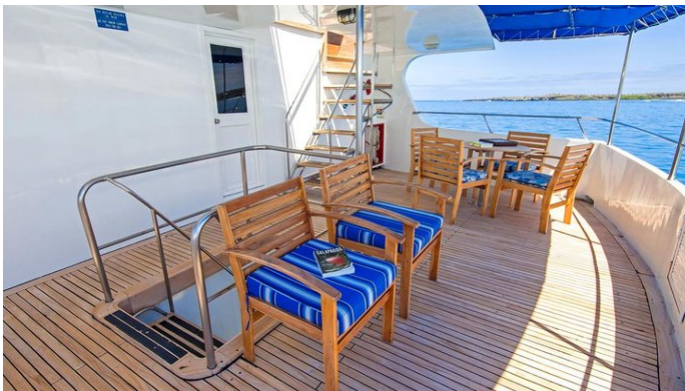

GUESTS CABINS CREW
16 10 8

CABIN CONFIGURATION
10 Double/Twin

CHARTER RATES

SUMMER
from
\$81,840 / week + expenses

WINTER
from
\$81,840 / week + expenses

Details correct as of 10 Nov, 2024

FOR MORE INFORMATION:

[CLICK HERE](#) 

or SCAN QR CODE

MORE PHOTOS, VIDEO OR INTERACTIVE DECK PLANS:

[CLICK HERE](#)

TIP TOP IV YACHT CHARTER

Superyacht TIP TOP IV was built in 2006 by Tecnavin. She is a 38.1m / 125' motor yacht with exterior design by . Tip Top IV offers accommodation for up to 16 guests in 10 cabins with additional room for her crew of 8. She features a variety of amenities to ensure comfortable charter vacations, including, Air Conditioning & Deck Jacuzzi. She also carries an impressive collection of toys as listed below.

TIP TOP IV AMENITIES & TOYS

For a full up-to-date list of leisure facilities or amenities onboard Motor Yacht Tip Top IV please contact your Yacht Charter Broker prior to booking your vacation. If there is a particular water toy that you would like, but it is not listed, then it may be possible to rent this equipment for you.