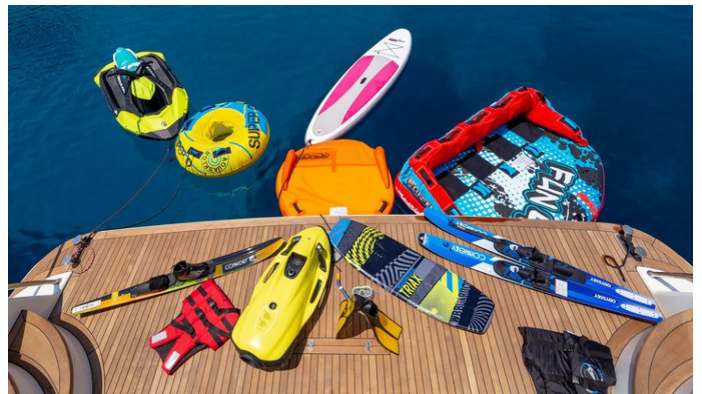

MORE PHOTOS, VIDEO OR INTERACTIVE DECK PLANS: