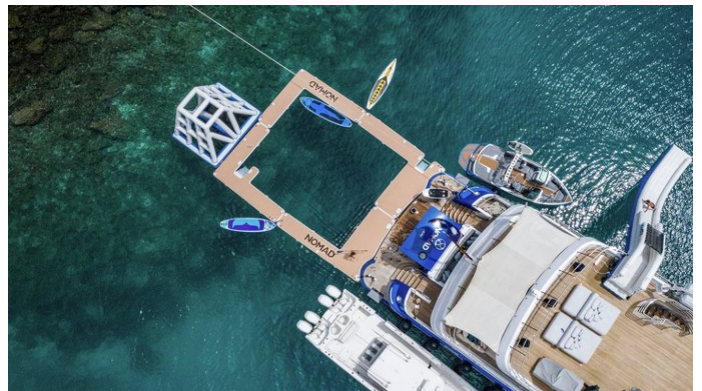

MORE PHOTOS, VIDEO OR INTERACTIVE DECK PLANS:

This document is not contractual. The yacht charters and their particulars displayed in the results above are displayed in good faith and whilst believed to be correct are not guaranteed. YachtCharterFleet.com does not warrant or assume any legal liability or responsibility for the accuracy, completeness, or usefulness of any information and/or images displayed. All information is subject to change without notice and is without warranty. Your preferred charter broker should provide you with yacht specifications, brochure and rates for your chosen dates during your charter yacht selection process. Starting prices are shown in a range of currencies for a one-week charter, unless otherwise indicated.