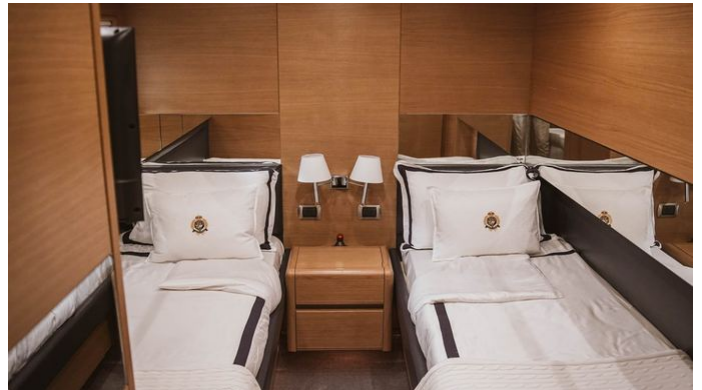

MORE PHOTOS, VIDEO OR INTERACTIVE DECK PLANS: