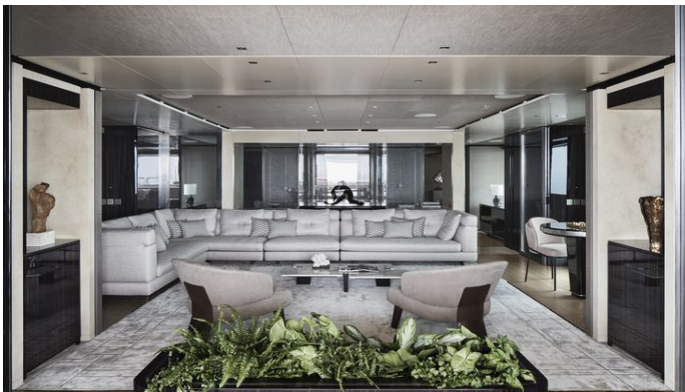

MORE PHOTOS, VIDEO OR INTERACTIVE DECK PLANS: