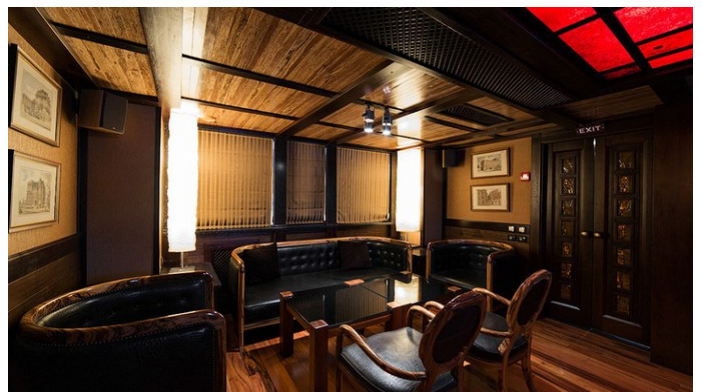

MORE PHOTOS, VIDEO OR INTERACTIVE DECK PLANS: