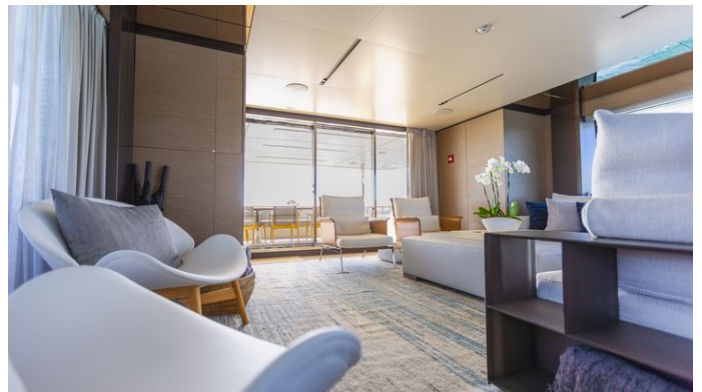

CRUISING SPEED
15 Knots

ACCOMMODATION

GUESTS CABINS CREW
10 5 6

CABIN CONFIGURATION

CHARTER RATES

SUMMER
from
\$105,000 / week + expenses

WINTER
from
\$105,000 / week + expenses

Details correct as of 20 Sep, 2024

FOR MORE INFORMATION:

[CLICK HERE](#) 

or SCAN QR CODE

MORE PHOTOS, VIDEO OR INTERACTIVE DECK PLANS:

[CLICK HERE](#)

FIFI YACHT CHARTER

Superyacht FIFI was built in 2018 by Custom Line. She is a 32.92m / 108' Navetta 33 motor yacht with exterior design by Zuccon and interior styling by Zuccon . Fifi offers accommodation for up to 10 guests in 5 cabins with additional room for her crew of 6. She features a variety of amenities to ensure comfortable charter vacations. She also carries an impressive collection of toys as listed below.

Swimming Platform

At-Anchor Stabilizers

Sunpads

Deck Jacuzzi

Air Conditioning

BBQ

For a full up-to-date list of leisure facilities or amenities onboard Motor Yacht Fifi please contact your Yacht Charter Broker prior to booking your vacation. If there is a particular water toy that you would like, but it is not listed, then it may be possible to rent this equipment for you.