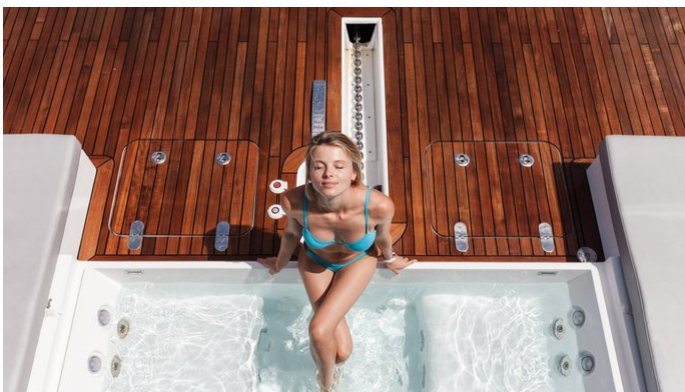

MORE PHOTOS, VIDEO OR INTERACTIVE DECK PLANS: