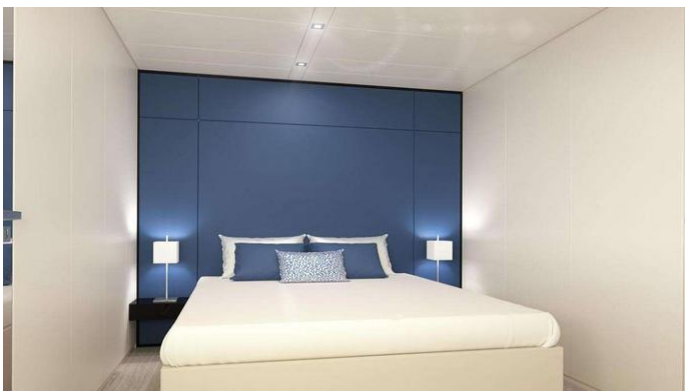

MORE PHOTOS, VIDEO OR INTERACTIVE DECK PLANS: