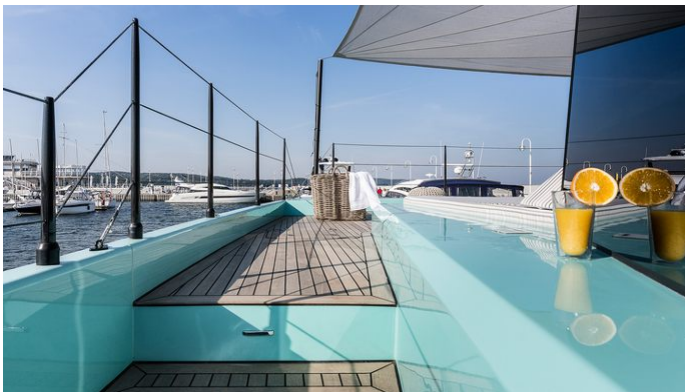

[CLICK HERE](#) 

or SCAN QR CODE

MORE PHOTOS, VIDEO OR INTERACTIVE DECK PLANS:

[CLICK HERE](#)

CHRISTINA TOO YACHT CHARTER

Superyacht CHRISTINA TOO was built in 2017 by Sunreef Yachts. She is a 20.73m / 68' Supreme 68 Power motor yacht with exterior design by Sunreef Yachts and interior styling by Sunreef Yachts . Christina Too offers accommodation for up to 8 guests in 4 cabins with additional room for her crew of 4. She features a variety of amenities to ensure comfortable charter vacations, including, Jacuzzi (on deck), Air Conditioning & BBQ. She also carries an impressive collection of toys as listed below.

CHRISTINA TOO AMENITIES & TOYS

Jacuzzi

Air Conditioning

BBQ

For a full up-to-date list of leisure facilities or amenities onboard Motor Yacht Christina Too please contact your Yacht Charter Broker prior to booking your vacation. If there is a particular water toy that you would like, but it is not listed, then it may be possible to rent this equipment for you.