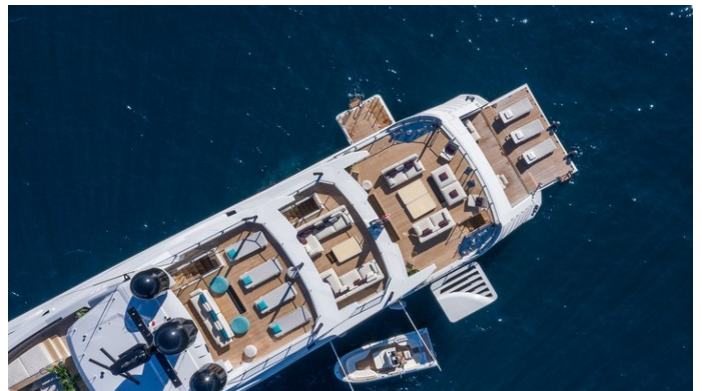

LEL

Yacht Charter Details for 'LEL', the 49.7m Superyacht built by Rossinavi

SPECIFICATIONS

LENGTH
49.7m / 163'1

BEAM
9m / 29'6

DRAFT
2.6m / 8'6

YEAR
2020

REFIT

CRUISING SPEED
17 Knots

ACCOMMODATION

GUESTS	CABINS	CREW
12	6	10

CABIN CONFIGURATION

1 Master	1 VIP
3 Double	1 Twin

CHARTER RATES

SUMMER
from
\$290,000 / week + expenses

WINTER
from
€290,000 / week + expenses

Details correct as of 19 Sep, 2024

FOR MORE INFORMATION:

[CLICK HERE](#) 

or SCAN QR CODE

MORE PHOTOS, VIDEO OR INTERACTIVE DECK PLANS:

[CLICK HERE](#)

LEL YACHT CHARTER

Superyacht LEL was built in 2020 by Rossinavi. She is a 49.7m / 163'1 Custom motor yacht with exterior design by LUCA DINI Design & Architecture and interior styling by LUCA DINI Design & Architecture . LEL offers accommodation for up to 12 guests in 6 cabins with additional room for her crew of 10. She features a variety of amenities to ensure comfortable charter vacations, including, Beach Club, Foredeck Seating & Table, Outdoor Bar, Sun Deck, Sunpads, Swimming Pool, Tender Garage, Air Conditioning, Deck Jacuzzi, Stabilisers underway, Stabilizers at Anchor & WiFi connection on board. She also carries an impressive collection of toys as listed below.

LEL AMENITIES & TOYS

	Jacuzzi		Tender Garage		Outdoor Bar
	Stabilizers Underway		Sun Deck		Gym Equipment
	Foredeck Seating With Table		Wi-Fi		Swimming Platform
	At-Anchor Stabilizers		Sunpads		Swimming Pool
	Deck Jacuzzi		Beach Club		Air Conditioning