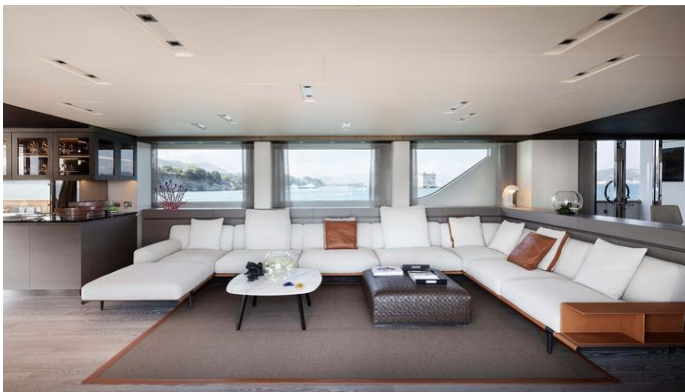

MORE PHOTOS, VIDEO OR INTERACTIVE DECK PLANS: