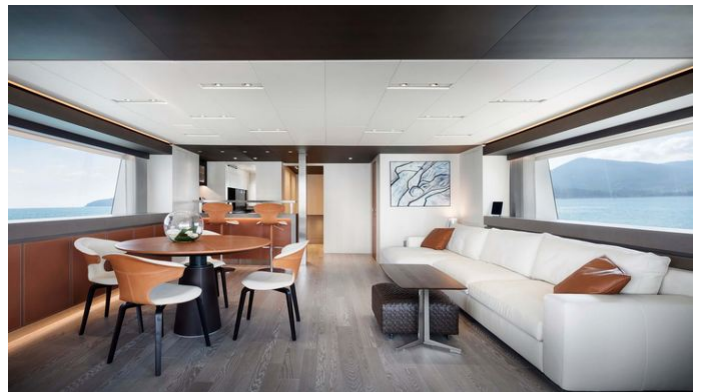

MORE PHOTOS, VIDEO OR INTERACTIVE DECK PLANS: