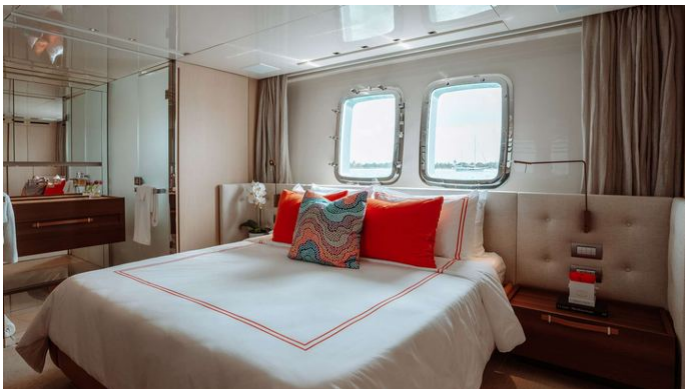

ACCOMMODATION

GUESTS	CABINS	CREW
10	5	5

CABIN CONFIGURATION
1 Master 2 Double
2 Twin

CHARTER RATES

SUMMER
from
\$80,000 / week + expenses

WINTER
from
\$80,000 / week + expenses

Details correct as of 20 Sep, 2024

FOR MORE INFORMATION:

[CLICK HERE](#) 

or SCAN QR CODE

MORE PHOTOS, VIDEO OR INTERACTIVE DECK PLANS:

[CLICK HERE](#)

FIFTY SHADES YACHT CHARTER

Superyacht FIFTY SHADES was built in 2018 by Sanlorenzo. She is a 32.21m / 105'8 SL106 motor yacht with exterior design by Francesco Paszkowski Design and interior styling by Francesco Paszkowski Design . Fifty Shades offers accommodation for up to 10 guests in 5 cabins with additional room for her crew of 5. She features a variety of amenities to ensure comfortable charter vacations. She also carries an impressive collection of toys as listed below.

FIFTY SHADES AMENITIES & TOYS

Exterior Bar

Underwater Lights

Sun Deck

Wi-Fi

Sunpads

Air Conditioning

For a full up-to-date list of leisure facilities or amenities onboard Motor Yacht Fifty Shades please contact your Yacht Charter Broker prior to booking your vacation. If there is a particular water toy that you would like, but it is not listed, then it may be possible to rent this equipment for you.