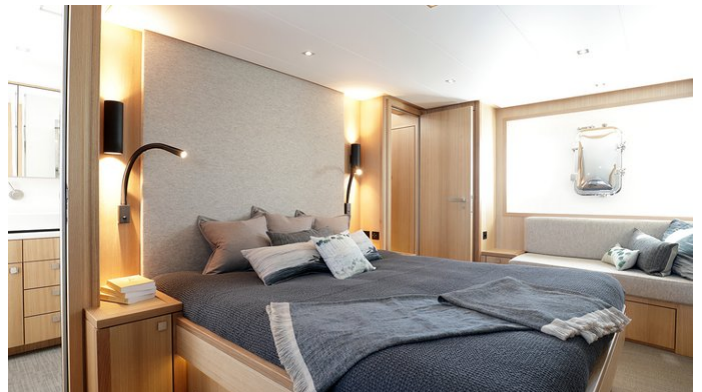

GUESTS	CABINS	CREW
6	3	2

CABIN CONFIGURATION
1 Master 1 VIP
1 Twin

CHARTER RATES

SUMMER
from
€28,000 / week + expenses

WINTER
from
€28,000 / week + expenses

Details correct as of 20 Sep, 2024

FOR MORE INFORMATION:

[CLICK HERE](#) 

or SCAN QR CODE

MORE PHOTOS, VIDEO OR INTERACTIVE DECK PLANS:

[CLICK HERE](#)

ARMONEE YACHT CHARTER

Superyacht ARMONEE was built in 2017 by Couach. She is a 23m / 75'6 2300 FLY motor yacht with exterior design by Couach . Armonee offers accommodation for up to 6 guests in 3 cabins with additional room for her crew of 2. She features a variety of amenities to ensure comfortable charter vacations, including, Air Conditioning, Stabilisers underway, Stabilizers at Anchor & WiFi connection on board. She also carries an impressive collection of toys as listed below.