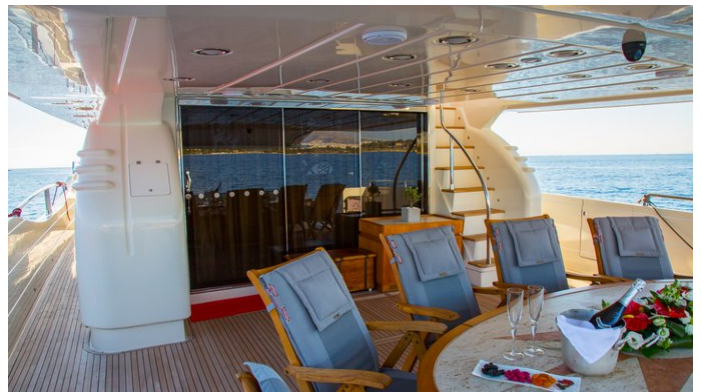

[CLICK HERE](#)

or SCAN QR CODE

MORE PHOTOS, VIDEO OR INTERACTIVE DECK PLANS:

[CLICK HERE](#)

ALBATOR YACHT CHARTER

Superyacht ALBATOR was built in 2006 by Posillipo. She is a 25.5m / 83'8 Technema 85 motor yacht with exterior design by . Albator offers accommodation for up to 10 guests in 4 cabins with additional room for her crew of 4. She features a variety of amenities to ensure comfortable charter vacations, including, Air Conditioning & WiFi connection on board. She also carries an impressive collection of toys as listed below.

ALBATOR AMENITIES & TOYS

Wi-Fi

Air Conditioning

For a full up-to-date list of leisure facilities or amenities onboard Motor Yacht Albator please contact your Yacht Charter Broker prior to booking your vacation. If there is a particular water toy that you would like, but it is not listed, then it may be possible to rent this equipment for you.