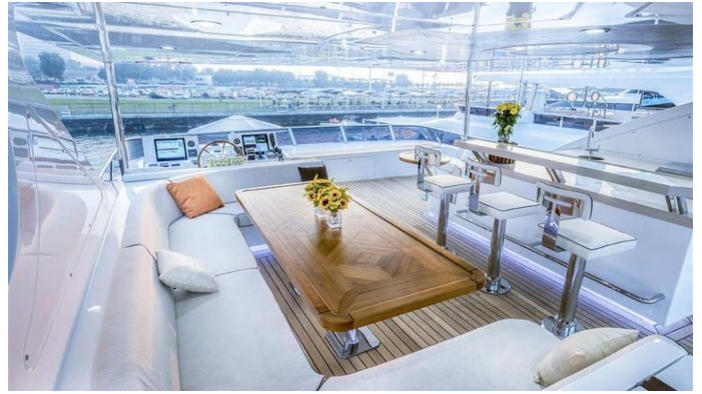

ACCOMMODATION

GUESTS CABINS CREW
10 5 6

CABIN CONFIGURATION

CHARTER RATES

SUMMER
from
\$140,000 / week + expenses

WINTER
from
\$140,000 / week + expenses

Details correct as of 20 Sep, 2024

FOR MORE INFORMATION:

[CLICK HERE](#) 

or SCAN QR CODE

MORE PHOTOS, VIDEO OR INTERACTIVE DECK PLANS:

[CLICK HERE](#)

PERSISTENCE YACHT CHARTER

Superyacht PERSISTENCE was built in 2017 by Gulf Craft. She is a 38.1m / 125' Majesty 125 motor yacht with exterior design by Gulf Craft and interior styling by Gulf Craft . Persistence offers accommodation for up to 10 guests in 5 cabins with additional room for her crew of 6. She features a variety of amenities to ensure comfortable charter vacations, including, Air Conditioning, Exterior Bar, Jacuzzi (on deck), Sun Deck, Sunpads & Tender Garage. She also carries an impressive collection of toys as listed below.

PERSISTENCE AMENITIES & TOYS

Tender Garage

Exterior Bar

Sun Deck

Outdoor Shower

Wi-Fi

Swimming Platform

Sunpads

Deck Jacuzzi

Air Conditioning

BBQ

For a full up-to-date list of leisure facilities or amenities onboard Motor Yacht Persistence please contact your Yacht Charter Broker prior to booking your vacation. If there is a particular water toy that you would like, but it is not listed, then it may be possible to rent this equipment for you.