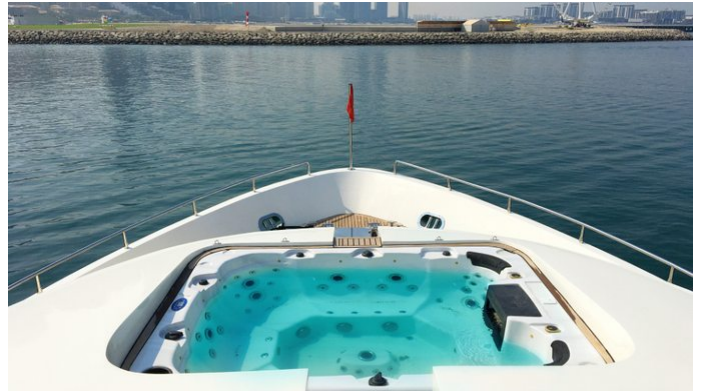

MORE PHOTOS, VIDEO OR INTERACTIVE DECK PLANS: