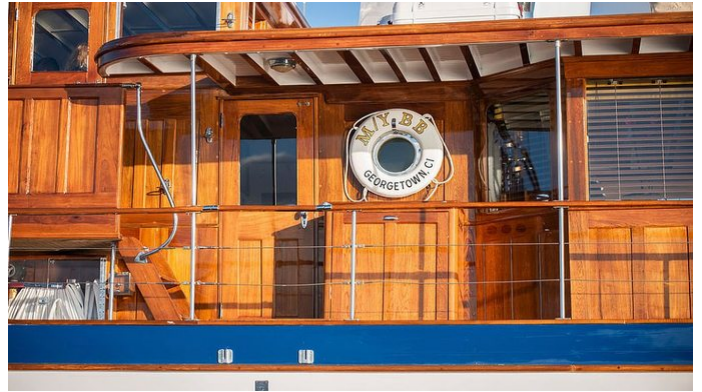

TIMELESS

Yacht Charter Details for 'Timeless', the 24m Superyacht built by Trumpy

SPECIFICATIONS

LENGTH
24m / 78'9"

BEAM
5.49m / 18'

DRAFT
1.45m / 4'9"

YEAR
1947

REFIT
2022

CRUISING SPEED
10 Knots

ACCOMMODATION

GUESTS	CABINS	CREW
6	3	3

CABIN CONFIGURATION

CHARTER RATES

SUMMER
from
\$60,000 / week + expenses

WINTER
from
\$60,000 / week + expenses

Details correct as of 20 Sep, 2024

FOR MORE INFORMATION:

[CLICK HERE](#)

or SCAN QR CODE

MORE PHOTOS, VIDEO OR INTERACTIVE DECK PLANS:

 [CLICK HERE](#)

TIMELESS YACHT CHARTER

Superyacht TIMELESS was built in 1947 by Trumpy. She is a 24m / 78'9 Custom motor yacht with exterior design by John Trumpy . Timeless offers accommodation for up to 6 guests in 3 cabins with additional room for her crew of 3. She features a variety of amenities to ensure comfortable charter vacations. She also carries an impressive collection of toys as listed below.