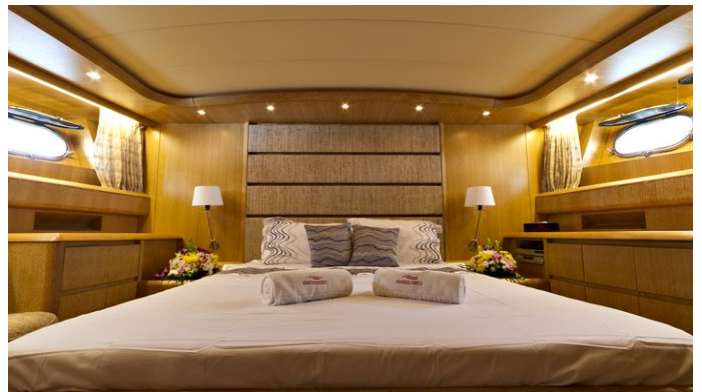

GUESTS	CABINS	CREW
8	4	2

CABIN CONFIGURATION

CHARTER RATES

Details correct as of 19 Sep, 2024

FOR MORE INFORMATION:

[CLICK HERE](#) 

or SCAN QR CODE

MORE PHOTOS, VIDEO OR INTERACTIVE DECK PLANS:

[CLICK HERE](#)

XCLUSIVE XVI YACHT CHARTER

Superyacht XCLUSIVE XVI was built in 2006 by Maiora. She is a 27.45m / 90'1 Maiora 27 motor yacht with exterior design by . Xclusive XVI offers accommodation for up to guests in cabins with additional room for her crew of . She features a variety of amenities to ensure comfortable charter vacations. She also carries an impressive collection of toys as listed below.