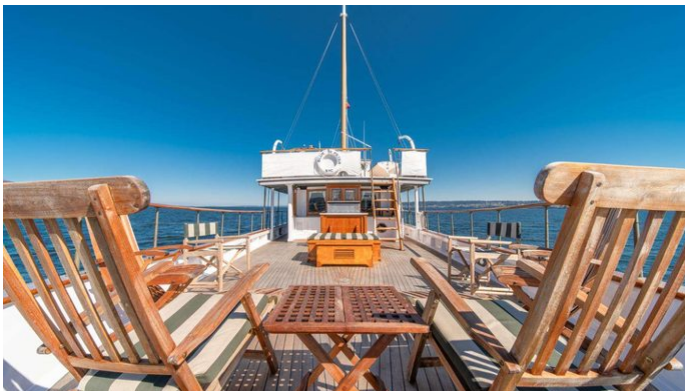

BLUE PETER

Yacht Charter Details for 'Blue Peter', the 29.26m Superyacht built by Lake Union

SPECIFICATIONS

LENGTH
29.26m / 96'

BEAM DRAFT
5.58m / 18'4 2.62m / 8'7

YEAR REFIT
1928 2025

CRUISING SPEED
12 Knots

FOR MORE INFORMATION:

[CLICK HERE](#) 

or SCAN QR CODE

MORE PHOTOS, VIDEO OR INTERACTIVE DECK PLANS:

 [CLICK HERE](#)

BLUE PETER YACHT CHARTER

Superyacht BLUE PETER was built in 1928 by Lake Union. She is a 29.26m / 96' motor yacht with exterior design by . Blue Peter offers accommodation for up to 8 guests in 5 cabins with additional room for her crew of . She features a variety of amenities to ensure comfortable charter vacations. She also carries an impressive collection of toys as listed below.

BLUE PETER AMENITIES & TOYS

Starlink

Wi-Fi

Air Conditioning

For a full up-to-date list of leisure facilities or amenities onboard Motor Yacht Blue Peter please contact your Yacht Charter Broker prior to booking your vacation. If there is a particular water toy that you would like, but it is not listed, then it may be possible to rent this equipment for you.