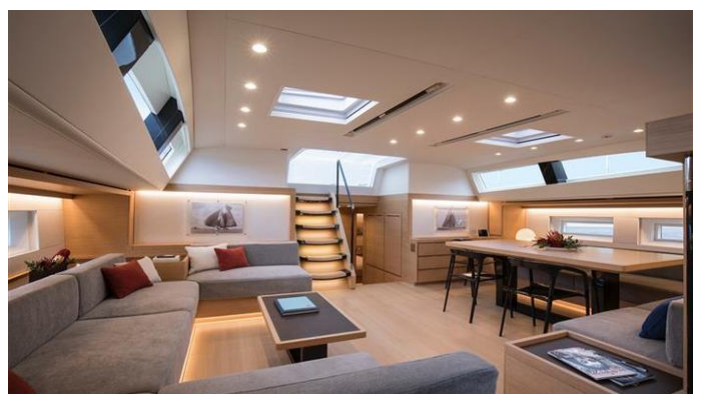

MORE PHOTOS, VIDEO OR INTERACTIVE DECK PLANS: