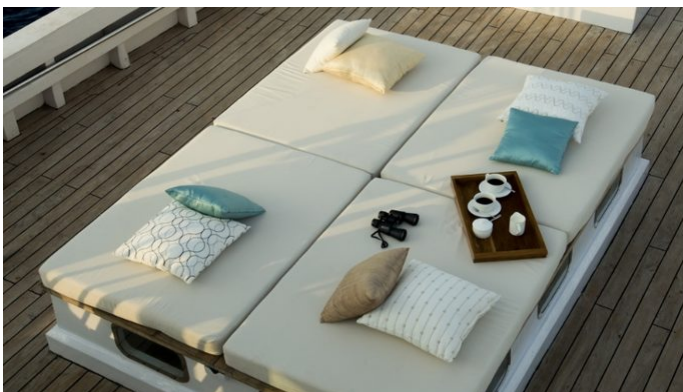

YEAR REFIT
2013

CRUISING SPEED
0 Knots

ACCOMMODATION

GUESTS	CABINS	CREW
2	1	7

CABIN CONFIGURATION
1 Master

CHARTER RATES

SUMMER
POA

WINTER
POA

Details correct as of 19 Sep, 2024

FOR MORE INFORMATION:

[CLICK HERE](#) 

or SCAN QR CODE

MORE PHOTOS, VIDEO OR INTERACTIVE DECK PLANS:

[CLICK HERE](#)

ALEXA YACHT CHARTER

Superyacht ALEXA was built in 2013 by Dream Boat Builders Indonesia. She is a 31m / 101'8 Custom motor/sailer yacht with exterior design by . Alexa offers accommodation for up to 2 guests in 1 cabins with additional room for her crew of 7. She features a variety of amenities to ensure comfortable charter vacations, including, Air Conditioning & Sunpads. She also carries an impressive collection of toys as listed below.

ALEXA AMENITIES & TOYS

Wi-Fi

Sunpads

Air Conditioning

For a full up-to-date list of leisure facilities or amenities onboard Motor/Sailer Yacht Alexa please contact your Yacht Charter Broker prior to booking your vacation. If there is a particular water toy that you would like, but it is not listed, then it may be possible to rent this equipment for you.